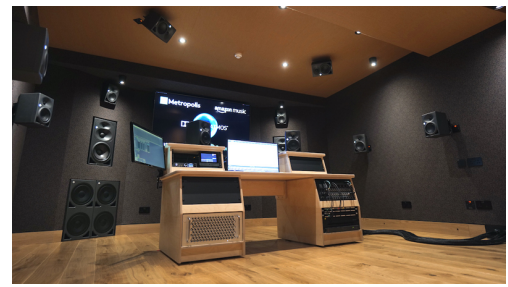

ROPO

ROPO

ROPO

ROPO

CREATIVE LOCATION
Tel: +44 (0) 20 79935301
Email: info@creativelocation.co.uk

[CLICK HERE
FOR MORE INFO](#)

ROPO