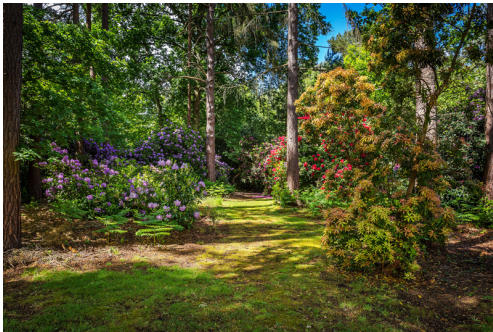

Deers

Woking GU22

CREATIVE LOCATION
Tel: +44 (0) 20 79935301
Email: info@creativelocation.co.uk

[CLICK HERE
FOR MORE INFO](#)

Deers

Woking GU22

Deers

Woking GU22