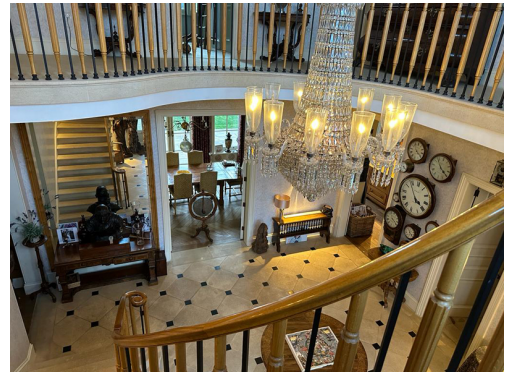

Chenei

Rickmansworth WD3

Chenei

Rickmansworth WD3

Chenei

Rickmansworth WD3

CREATIVE LOCATION
Tel: +44 (0) 20 79935301
Email: info@creativelocation.co.uk

[CLICK HERE
FOR MORE INFO](#)