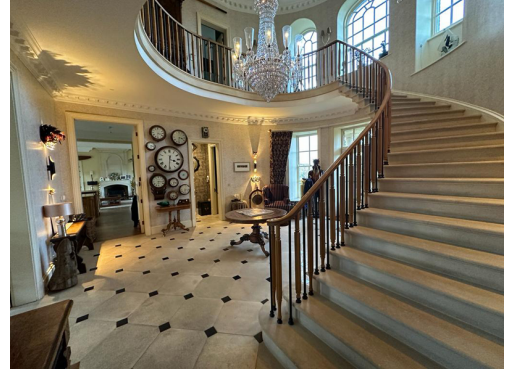

Chenei

Rickmansworth WD3

Chenei

Rickmansworth WD3

Chenei

Rickmansworth WD3

CREATIVE LOCATION
Tel: +44 (0) 20 79935301
Email: info@creativelocation.co.uk

[CLICK HERE
FOR MORE INFO](#)