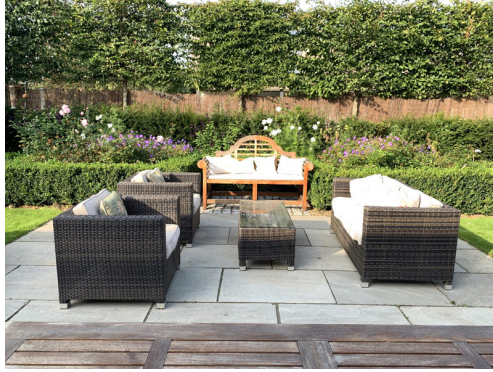

CREATIVE LOCATION
Tel: +44 (0) 20 79935301
Email: info@creativelocation.co.uk

[CLICK HERE FOR MORE INFO](#)

Mate

Bedfordshire, Tyne Road, Sandy, UK

Mate

Bedfordshire, Tyne Road, Sandy, UK

Mate

Bedfordshire, Tyne Road, Sandy, UK