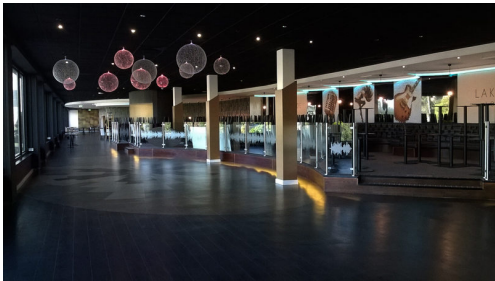

[CLICK HERE FOR MORE INFO](#)

NEC

Marston Green, Birmingham B40 1NT, UK

NEC

Marston Green, Birmingham B40 1NT, UK