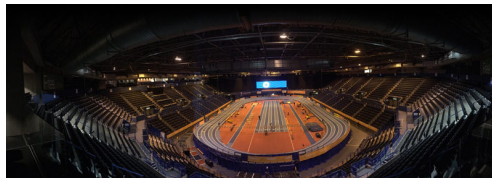

CREATIVE LOCATION
Tel: +44 (0) 20 79935301
Email: info@creativelocation.co.uk

[CLICK HERE FOR MORE INFO](#)

NEC

Marston Green, Birmingham B40 1NT, UK