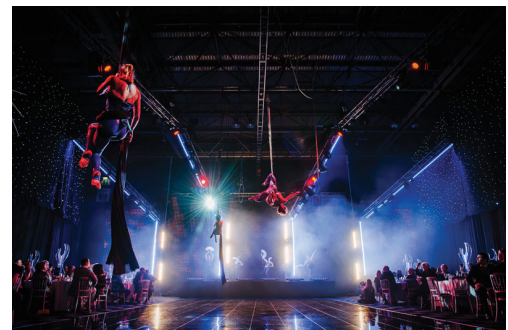

CREATIVE LOCATION
Tel: +44 (0) 20 79935301
Email: info@creativelocation.co.uk

[CLICK HERE FOR MORE INFO](#)

NEC

Marston Green, Birmingham B40 1NT, UK