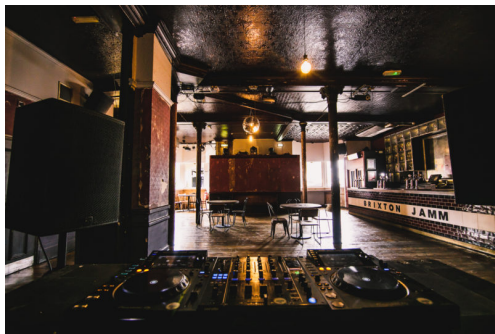

CREATIVE LOCATION
Tel: +44 (0) 20 79935301
Email: info@creativelocation.co.uk

[CLICK HERE FOR MORE INFO](#)

Jam

London SW9, UK